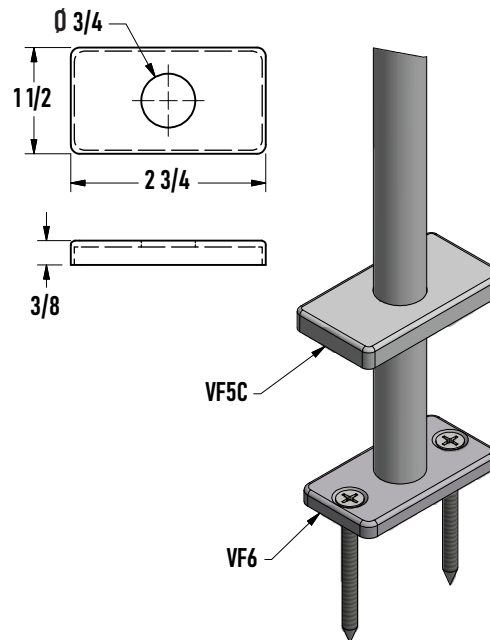

## VF3

THROUGH BOLT

## VF6 - VF5C

COUNTER TOP W/ COVER

## VF6

COUNTER TOP

**VF6 IS STANDARD UNLESS OTHERWISE SPECIFIED**

**THROUGH BOLT OPTION INCLUDES 4" L THREADED STUD, HEAVY-DUTY WASHER, LOCKWASHER AND HEX NUT**

**COUNTER TOP OPTIONS INCLUDE PHILIPS-DRIVE, SHEET METAL SCREWS, (#10 x 2 1/2" LONG) AS ILLUSTRATED.**