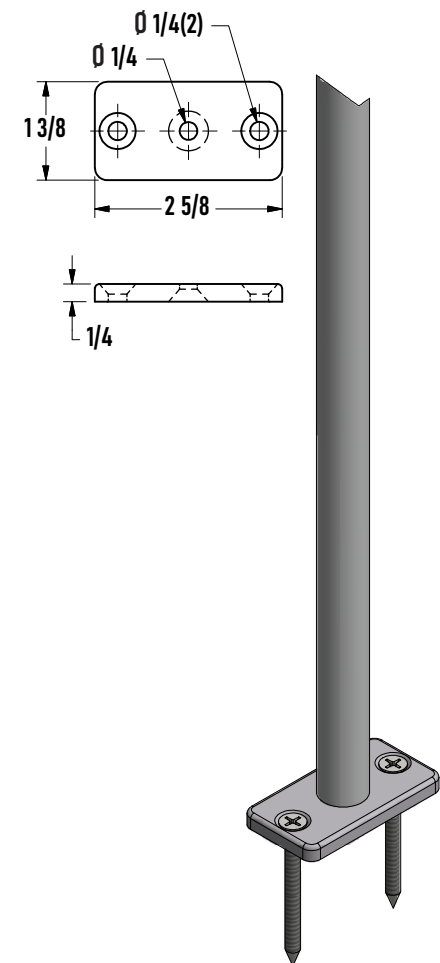

## VF3

THROUGH BOLT

## VF6 - VF5C

COUNTER TOP W/ COVER

## VF6

COUNTER TOP

**VF6 IS STANDARD UNLESS OTHERWISE SPECIFIED**

**THROUGH BOLT OPTION INCLUDES 4" L THREADED STUD, HEAVY-DUTY WASHER, LOCKWASHER AND HEX NUT**

**COUNTER TOP OPTIONS INCLUDE PHILIPS-DRIVE, SHEET METAL SCREWS, (#10 x 2 1/2" LONG) AS ILLUSTRATED.**