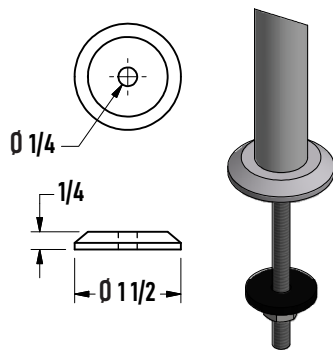

## VF3

THROUGH BOLT

## VF6 - VF5C

COUNTER TOP W/ COVER

## VF6

COUNTER TOP

**VF6 IS STANDARD UNLESS OTHERWISE SPECIFIED**

**THROUGH BOLT OPTION INCLUDES 4" L THREADED STUD, HEAVY-DUTY WASHER, LOCKWASHER AND HEX NUT**

**COUNTER TOP OPTIONS INCLUDE PHILIPS-DRIVE, SHEET METAL SCREWS, (#10 x 2 1/2" LONG) AS ILLUSTRATED.**